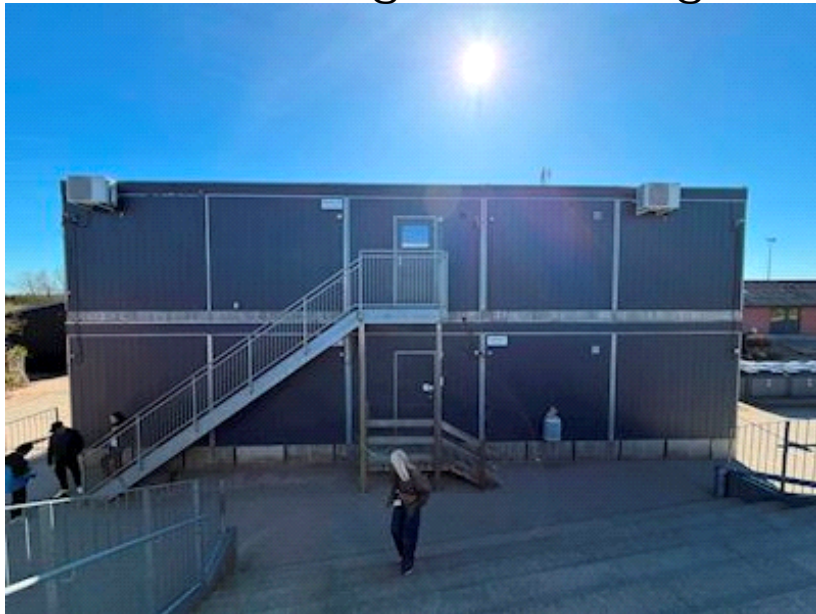

297 m², Dining/office wagon

Fusall.com
Nordensvej 1
7000 Fredericia

Sælger
Morten Bork
morten@easywagon.com
+4520923093

420 Sleeping trailer

Priser, Sale	
Price excl. VAT	DKK 498.000
Priser, Leasing	
Payout	DKK 50.000
Term	48
Residual value	DKK 50.000
Payment per month	DKK 10.700

Basis	
Type	
Aksel	n/a
Stand	Good
Price	
DKK	498000
EUR	68000

Weight	
Overall weight	50000
Dimensions	
External height	3250
External width	3300
External length	9000

Plumbing & electricity	
Electrical connection	400V - 16 A
Water connection	3/4"
Drain	110 mm kloak

Beskrivelse

This 420 Easywagon is a compact and practical crew trailer that combines mobility with a functional interior. On the outside, it appears robust and easy to transport, while the inside is efficiently designed with a sleeping area, table, storage space, and a small kitchenette with a sink and refrigerator. The trailer is well suited for construction sites, events, or temporary accommodation where a simple and comfortable solution is needed.